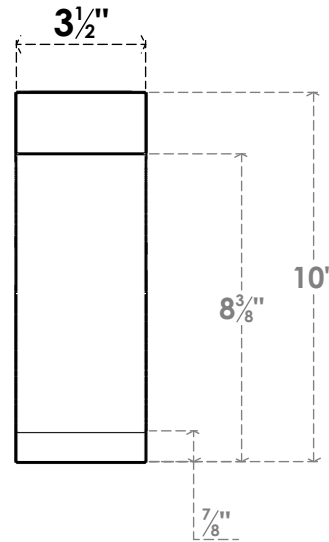

ITEM NUMBER: BRCPC035X06000X10000IMP

3 1/2"W X 6"D X 10"H IMPERIAL ARCHITECTURAL GRADE PVC CLOSED KNEE BRACE

SIDE PROFILE

FRONT PROFILE

ISOMETRIC

EKENA MILLWORK
 2300 WEST MAIN ST.
 CLARKSVILLE, TX 75426
 TOLL FREE: 866-607-0453
 WWW.EKENAMILLWORK.COM

NOTES

1. INSTALLATION TO BE COMPLETED IN ACCORDANCE WITH MANUFACTURER'S SPECIFICATIONS.
2. DRAWING MAY NOT BE TO SCALE
3. THIS DRAWING IS INTENDED FOR DESIGN AND PLANNING PURPOSES ONLY.
4. ALL INFORMATION CONTAINED HEREIN WAS CURRENT AT THE TIME OF DEVELOPMENT BUT MUST BE REVIEWED AND APPROVED BY THE PRODUCT MANUFACTURER TO BE CONSIDERED ACCURATE.
5. ARCHITECTURAL GRADE PVC PRODUCTS ARE MADE FROM EXPANDED CELLULAR PVC AND COME NATURALLY WHITE BUT MAY BE PAINTED