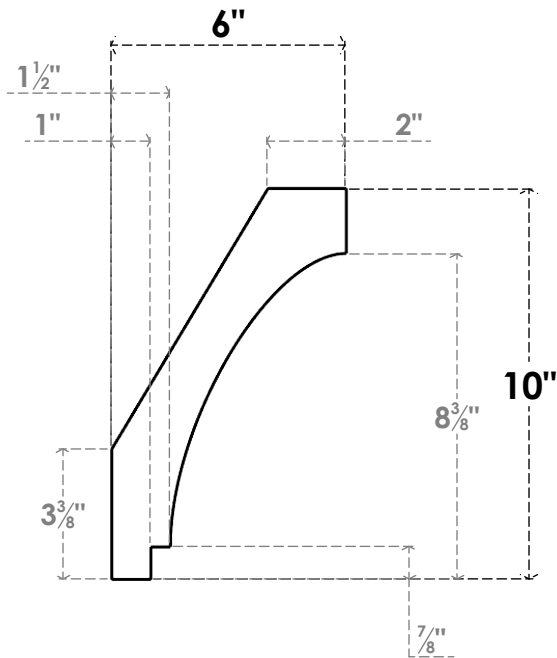

ITEM NUMBER: BRCPC035X06000X10000IMP

3 1/2"W X 6"D X 10"H IMPERIAL ARCHITECTURAL GRADE PVC CLOSED KNEE BRACE

SIDE PROFILE

FRONT PROFILE

ISOMETRIC

EKENA MILLWORK
 2300 WEST MAIN ST.
 CLARKSVILLE, TX 75426
 TOLL FREE: 866-607-0453
 WWW.EKENAMILLWORK.COM

NOTES

1. INSTALLATION TO BE COMPLETED IN ACCORDANCE WITH MANUFACTURER'S SPECIFICATIONS.
2. DRAWING MAY NOT BE TO SCALE
3. THIS DRAWING IS INTENDED FOR DESIGN AND PLANNING PURPOSES ONLY.
4. ALL INFORMATION CONTAINED HEREIN WAS CURRENT AT THE TIME OF DEVELOPMENT BUT MUST BE REVIEWED AND APPROVED BY THE PRODUCT MANUFACTURER TO BE CONSIDERED ACCURATE.
5. ARCHITECTURAL GRADE PVC PRODUCTS ARE MADE FROM EXPANDED CELLULAR PVC AND COME NATURALLY WHITE BUT MAY BE PAINTED